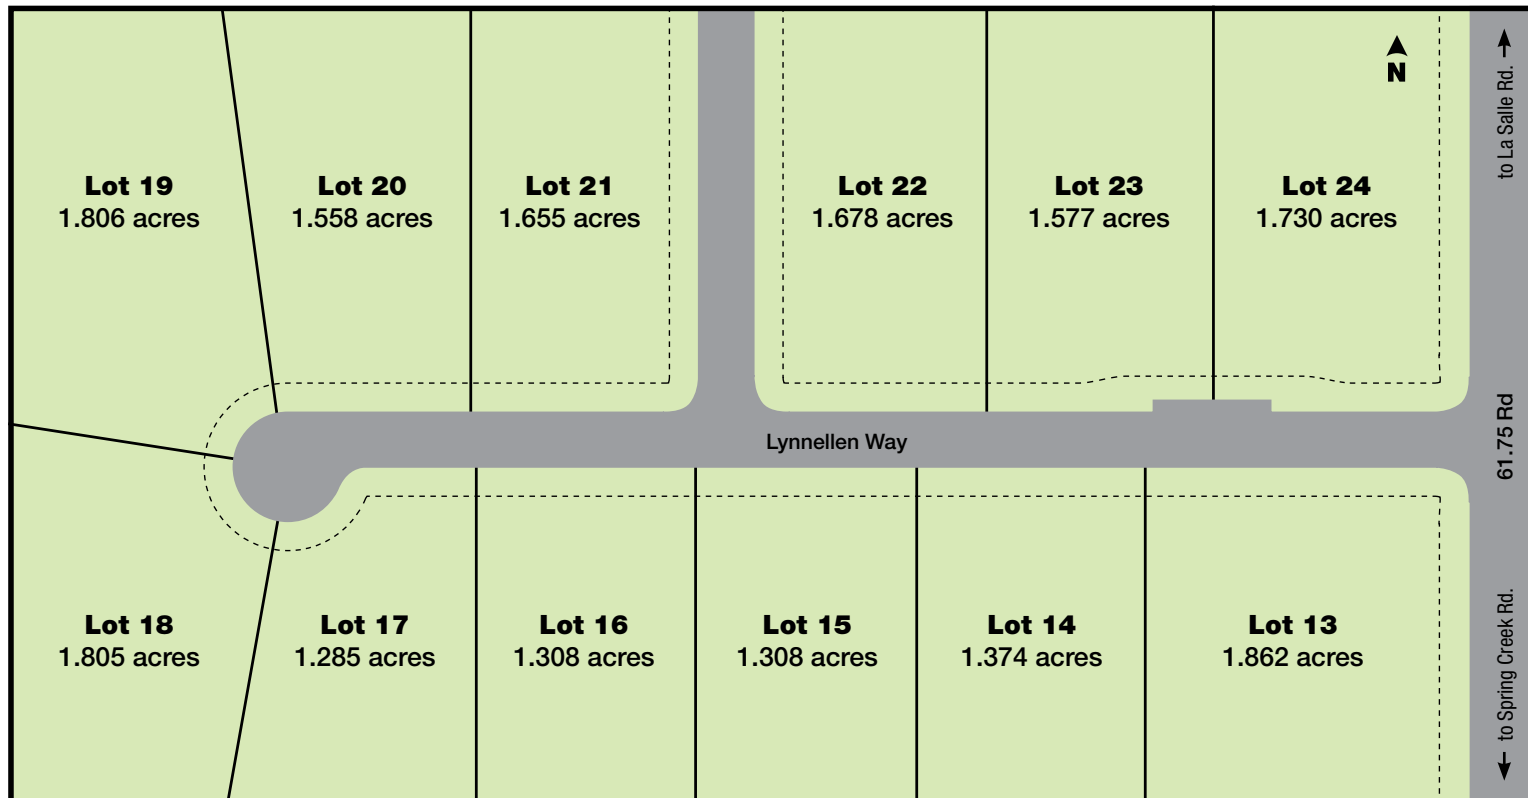

SUBDIVISION PLAT MAP | FILING 1

For more information, call Skyline West Properties, LLC at 970.240.9697 or 970.901.8845.